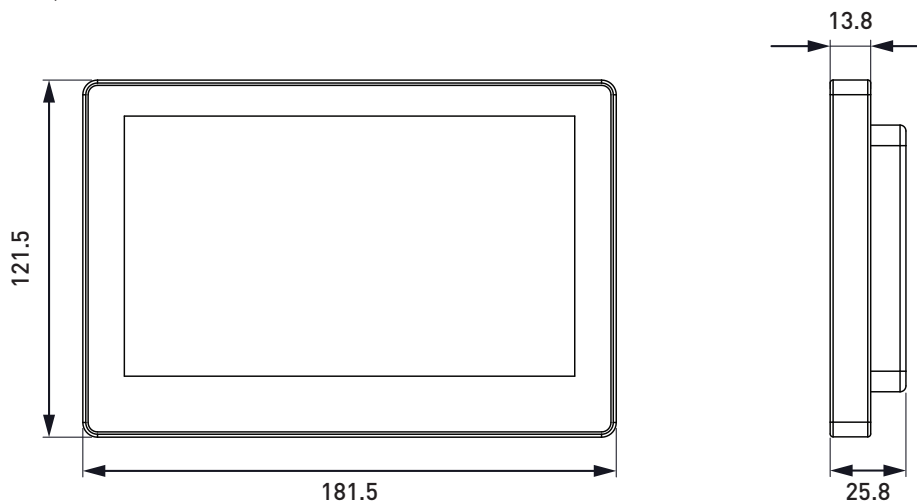

## SceneTouch7 (ST7-X)

The SceneTouch7 Panel is a 7" capacitive touch, full-colour, high-resolution lighting control panel designed to work with Helvar's router system over Ethernet.

An easy-to-use, gesture-controllable and intuitive interface that is customisable to different applications via the SceneStudio online design tool.

### Dimensions (mm) and connections

### Display

Screen: 7" IPS  
 Resolution: 1024 × 600  
 Brightness: 350 cd/m<sup>2</sup>

### Mechanical data

Dimensions: 181.5 mm × 121.5 mm × 25.8 mm  
 Mounting: In-wall (solid and plasterboard walls)  
 Weight: 350 g  
 IP code: IP40 (user access)