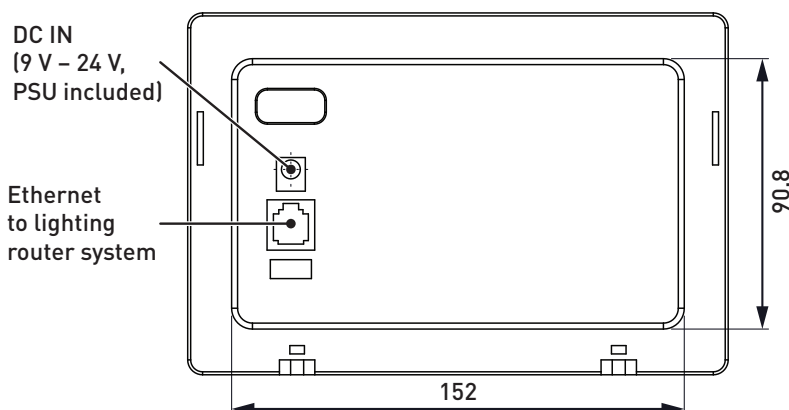

## SceneTouch7 (ST7-X)

The SceneTouch7 Panel is a 7" capacitive touch, full-colour, high-resolution lighting control panel designed to work with Helvar's router system over Ethernet.

An easy-to-use, gesture-controllable and intuitive interface that is customisable to different applications via the SceneStudio online design tool.

### Key Features

- Capacitive touch lighting control panel
- 7" High-resolution colour touch screen
- Gesture controllable
- Ethernet LAN port
- Wi-Fi
- DC power input (PSU included)
- Suitable for solid and plasterboard walls
- Available in black or white

### Dimensions (mm) and connections

### Mechanical data

Dimensions: 181.5 mm × 121.5 mm × 25.8 mm  
 Mounting: In-wall (solid and plasterboard walls)  
 Weight: 350 g  
 IP code: IP40 (user access)