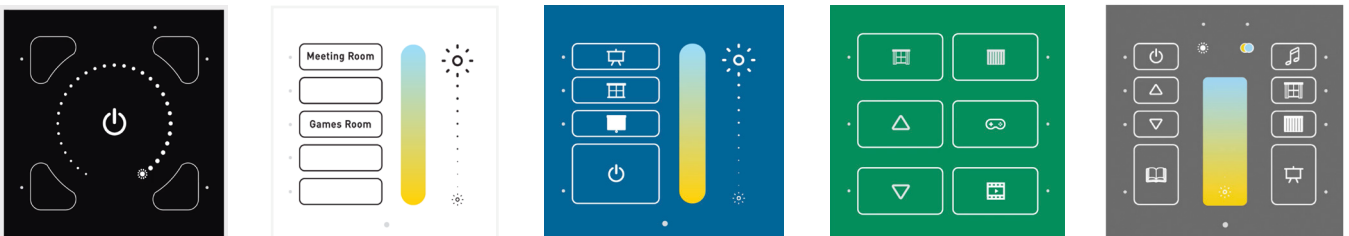

Fascia layouts examples