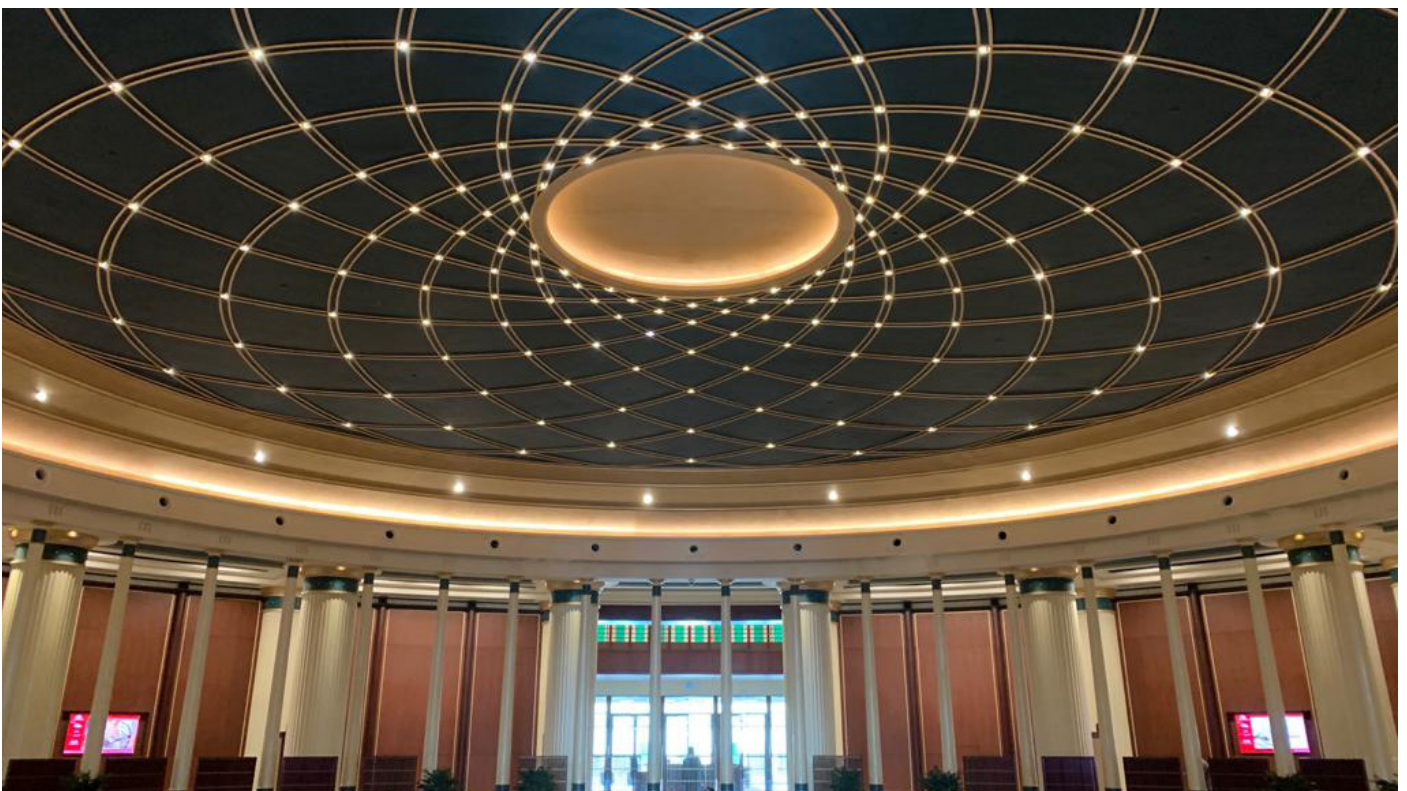

The Presidential Palace Library

'The People's Library'
Ankara, Turkey

Helvar

A new, breathtaking epic - The People's Library

Home to over five-million books, the People's Library in Ankara is a must-see spectacle in Turkey. The library was built upon 125,000m² of land in Turkey's cosmopolitan capital - completed and officially inaugurated in 2020. Proudly serving as a prominent learning environment, a historical archive and a museum, the site boasts the reputation of being the largest library in Turkey.

Featuring a blend of Ottoman, Selcuk and

Helvar

“Technology and tradition really come together at the The People’s Library, creating an ideal environment for satisfying the thirst for knowledge.”

modern architectural design elements, the library is one-of-a-kind. The World Hall is the main central atrium, fitted with a large stone globe and housing over 200,000 books. The softly lit dome peaks at 32 meters high, and is circled by 16 striking marble columns, which represent the 16 Turkish states, and create a feeling of unforgettable grandeur.

Helvar is installed throughout the vast complex in Ankara, including the opulent Presidential Palace,

GARY BROWN
Regional Head of Sales, Helvar

The People’s Mosque and the Convention Centre.

A range of Helvar lighting controls and components successfully achieve the perfect lighting ambience within the library, including: