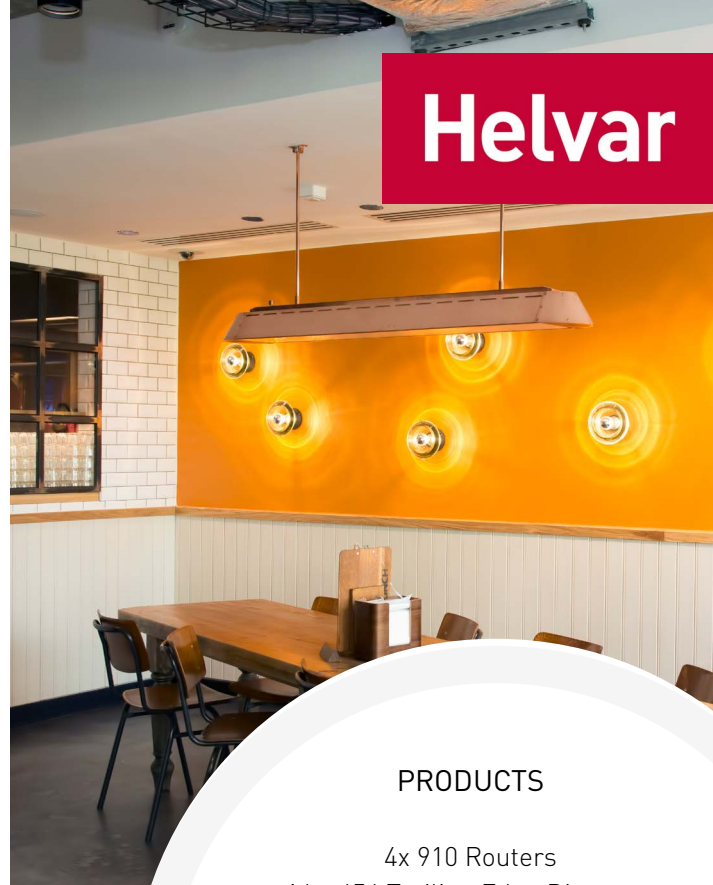

HOSTEL

Helvar

PRODUCTS

- 4x 910 Routers
- 16 x 454 Trailing Edge Dimmers
- 4x 494 Relay Modules
- 2x 8-button Control Panels
- 2x 7-button Control Panels
- 15x Twin Sliders

Generator Hostel

Paris, France

Project Background

Spanning eight of Europe's cities the new Generator "Boutique" Hostel in Paris towers over the Place du Colonel Fabien, the eight-story hostel is the largest in its chain. With Paris ranking as one of the top three travel city destinations in the world along with London and Berlin, the Generator Hostel can accommodate up to 920 travellers at a time! Stepping inside Generator's Hostel you can see the eclectic style, directly influenced by the Parisian city. You are immediately welcomed with a warm greeting in the bar area which follows through the hostel to a chic cafe, 199 bedrooms, Moroccan themed chillout room and a rooftop terrace with views over Montmartre and the Sacre Coeur. Whether you are travelling solo or in a group the ambience of the hostel will forge new friendships in its relaxed and stylish surroundings.